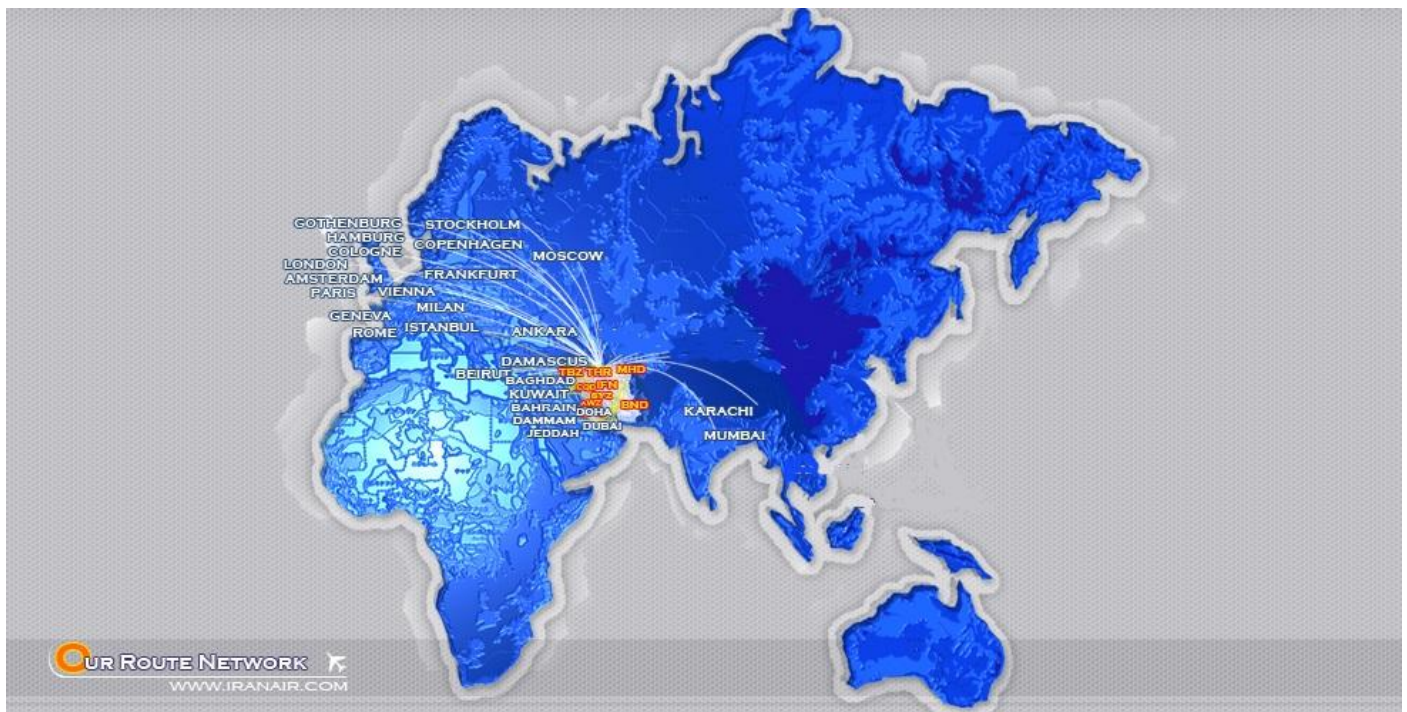

# ***IRANAIR TIMETABLE***

## ***International Flight***

***SUMMER 2017***

***Mar. 26 to Oct. 28, 2017***