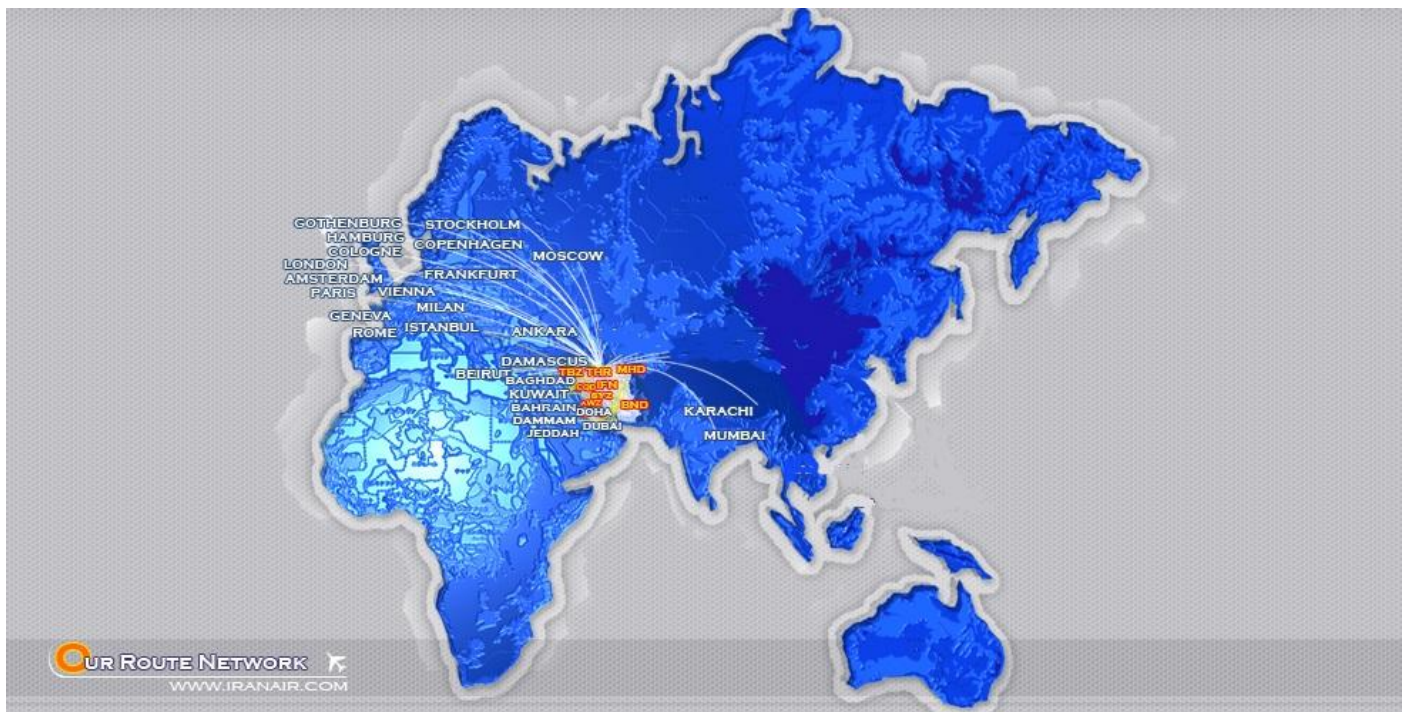

IRANAIR TIMETABLE

International Flight

WINTER 2017

Oct. 29, 2017 to Mar. 24, 2018

IranAir

**The Airline of the
Islamic Republic of Iran**

All schedules are subject to change without notice.

2017w-3 Revised 20180119

IRANAIR INTERNATIONAL FLIGHT TIMETABLE 2017 WINTER (29OCTR2017 - 24MAR2018)

FROM 22MAR 2018, DEPARTURE/ARRIVAL TIME IN IRAN 1 HOUR LATER ・2018年3月22日以降イラン発着が1時間遅くなります

FROM TEHRAN IMAM KHOMEINI AIRPORT (IKA)