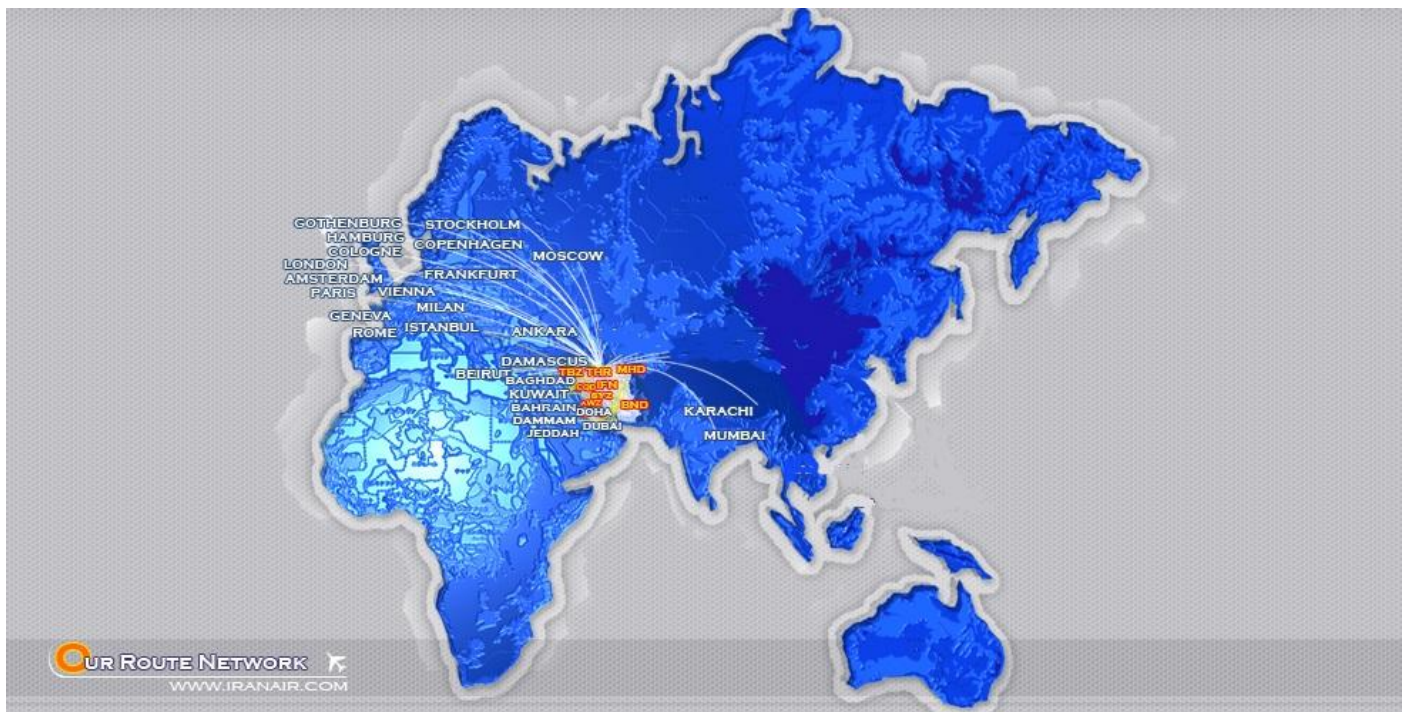

# ***IRANAIR TIMETABLE***

## ***International Flight***

***SUMMER 2018***

***Mar. 25, 2018 to Oct. 27, 2018***