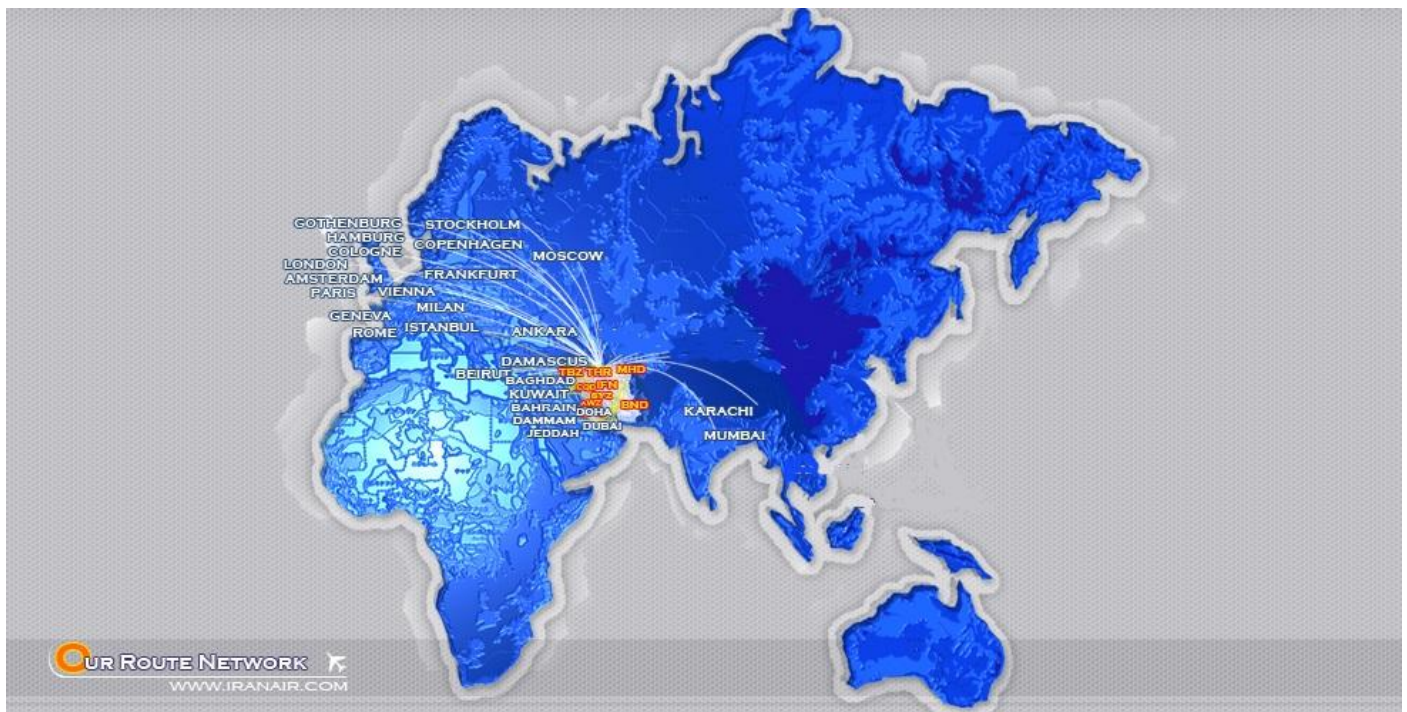

# ***IRANAIR TIMETABLE***

## ***International Flight***

***WINTER 2018***

***Oct. 28, 2018 to Mar. 30, 2019***